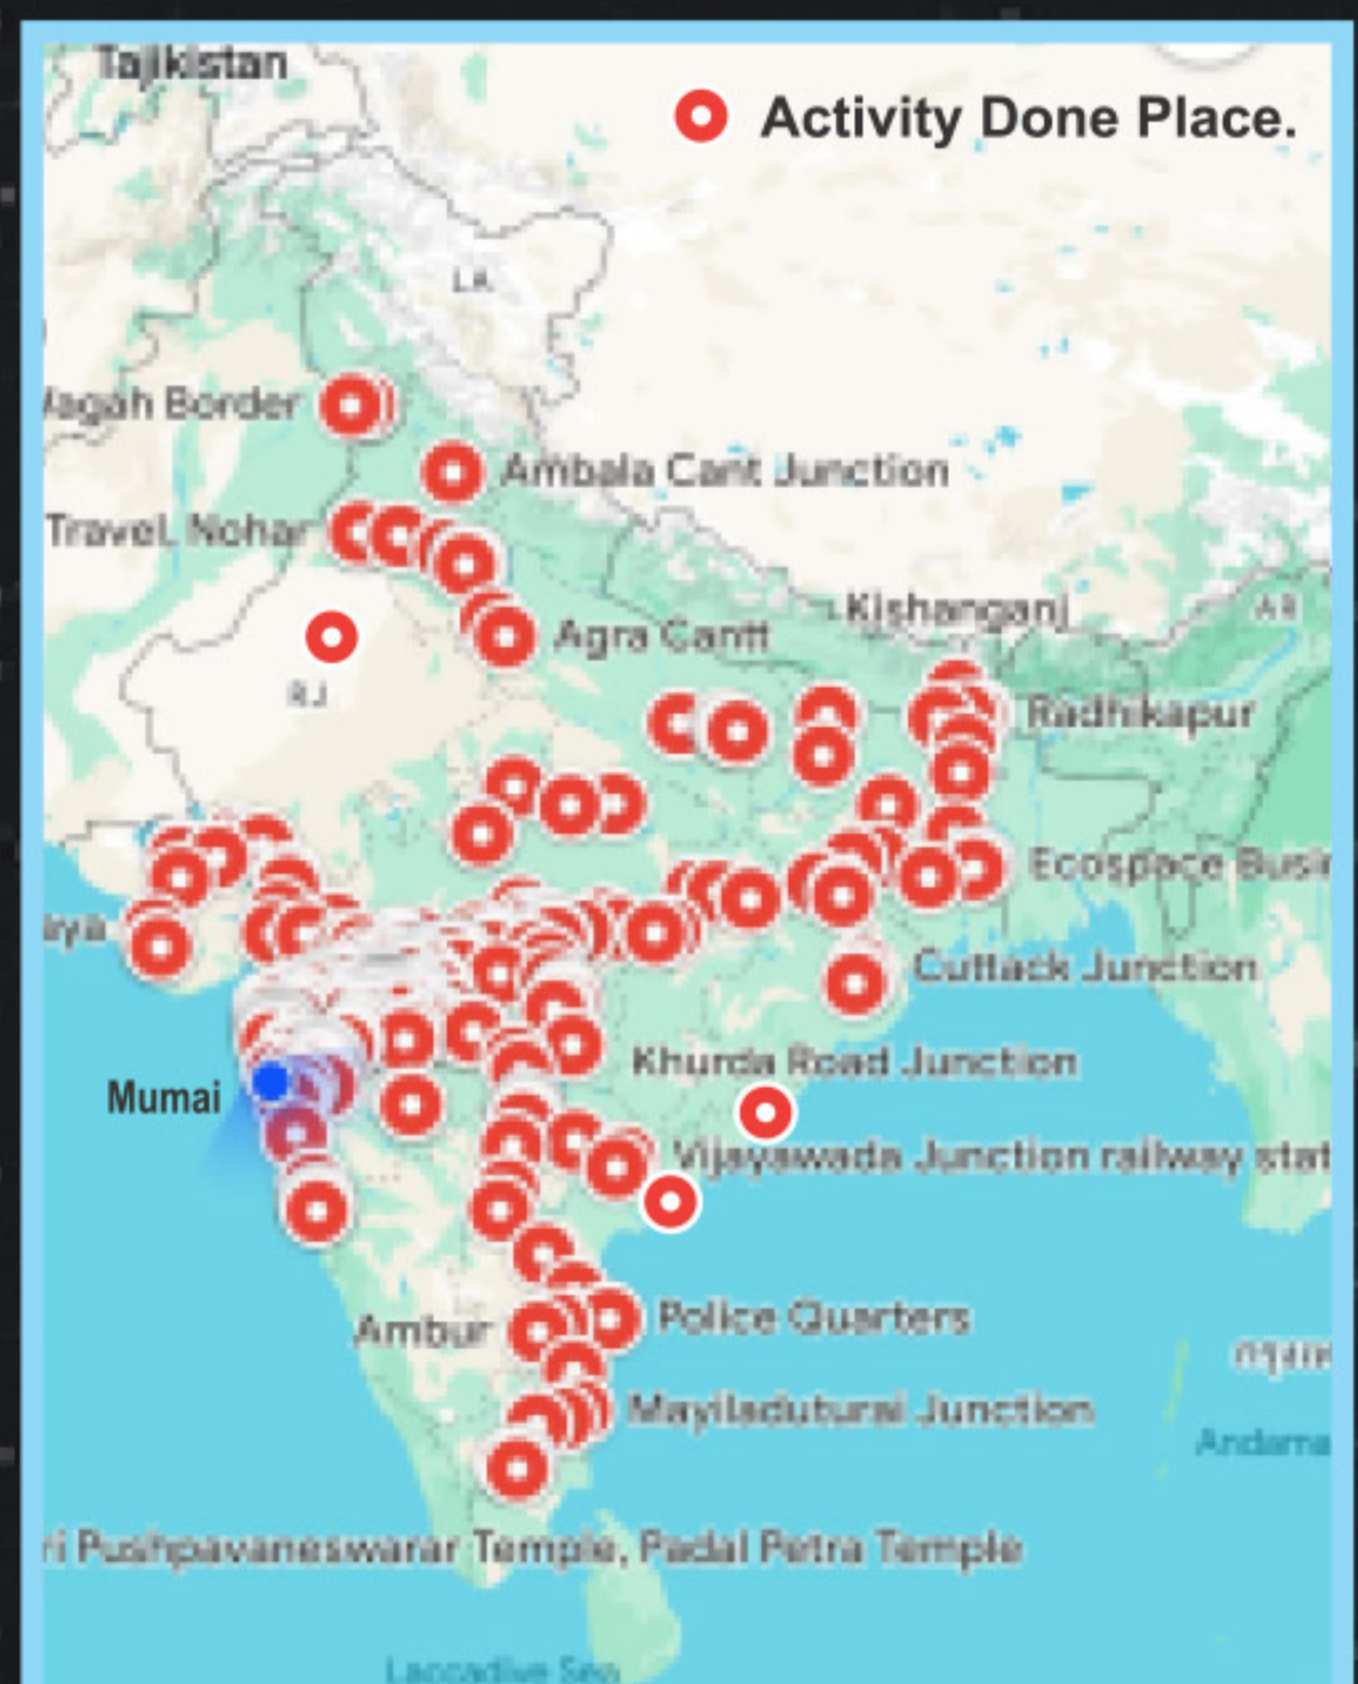

Connecting India Through Cosmos Dome Planetarium